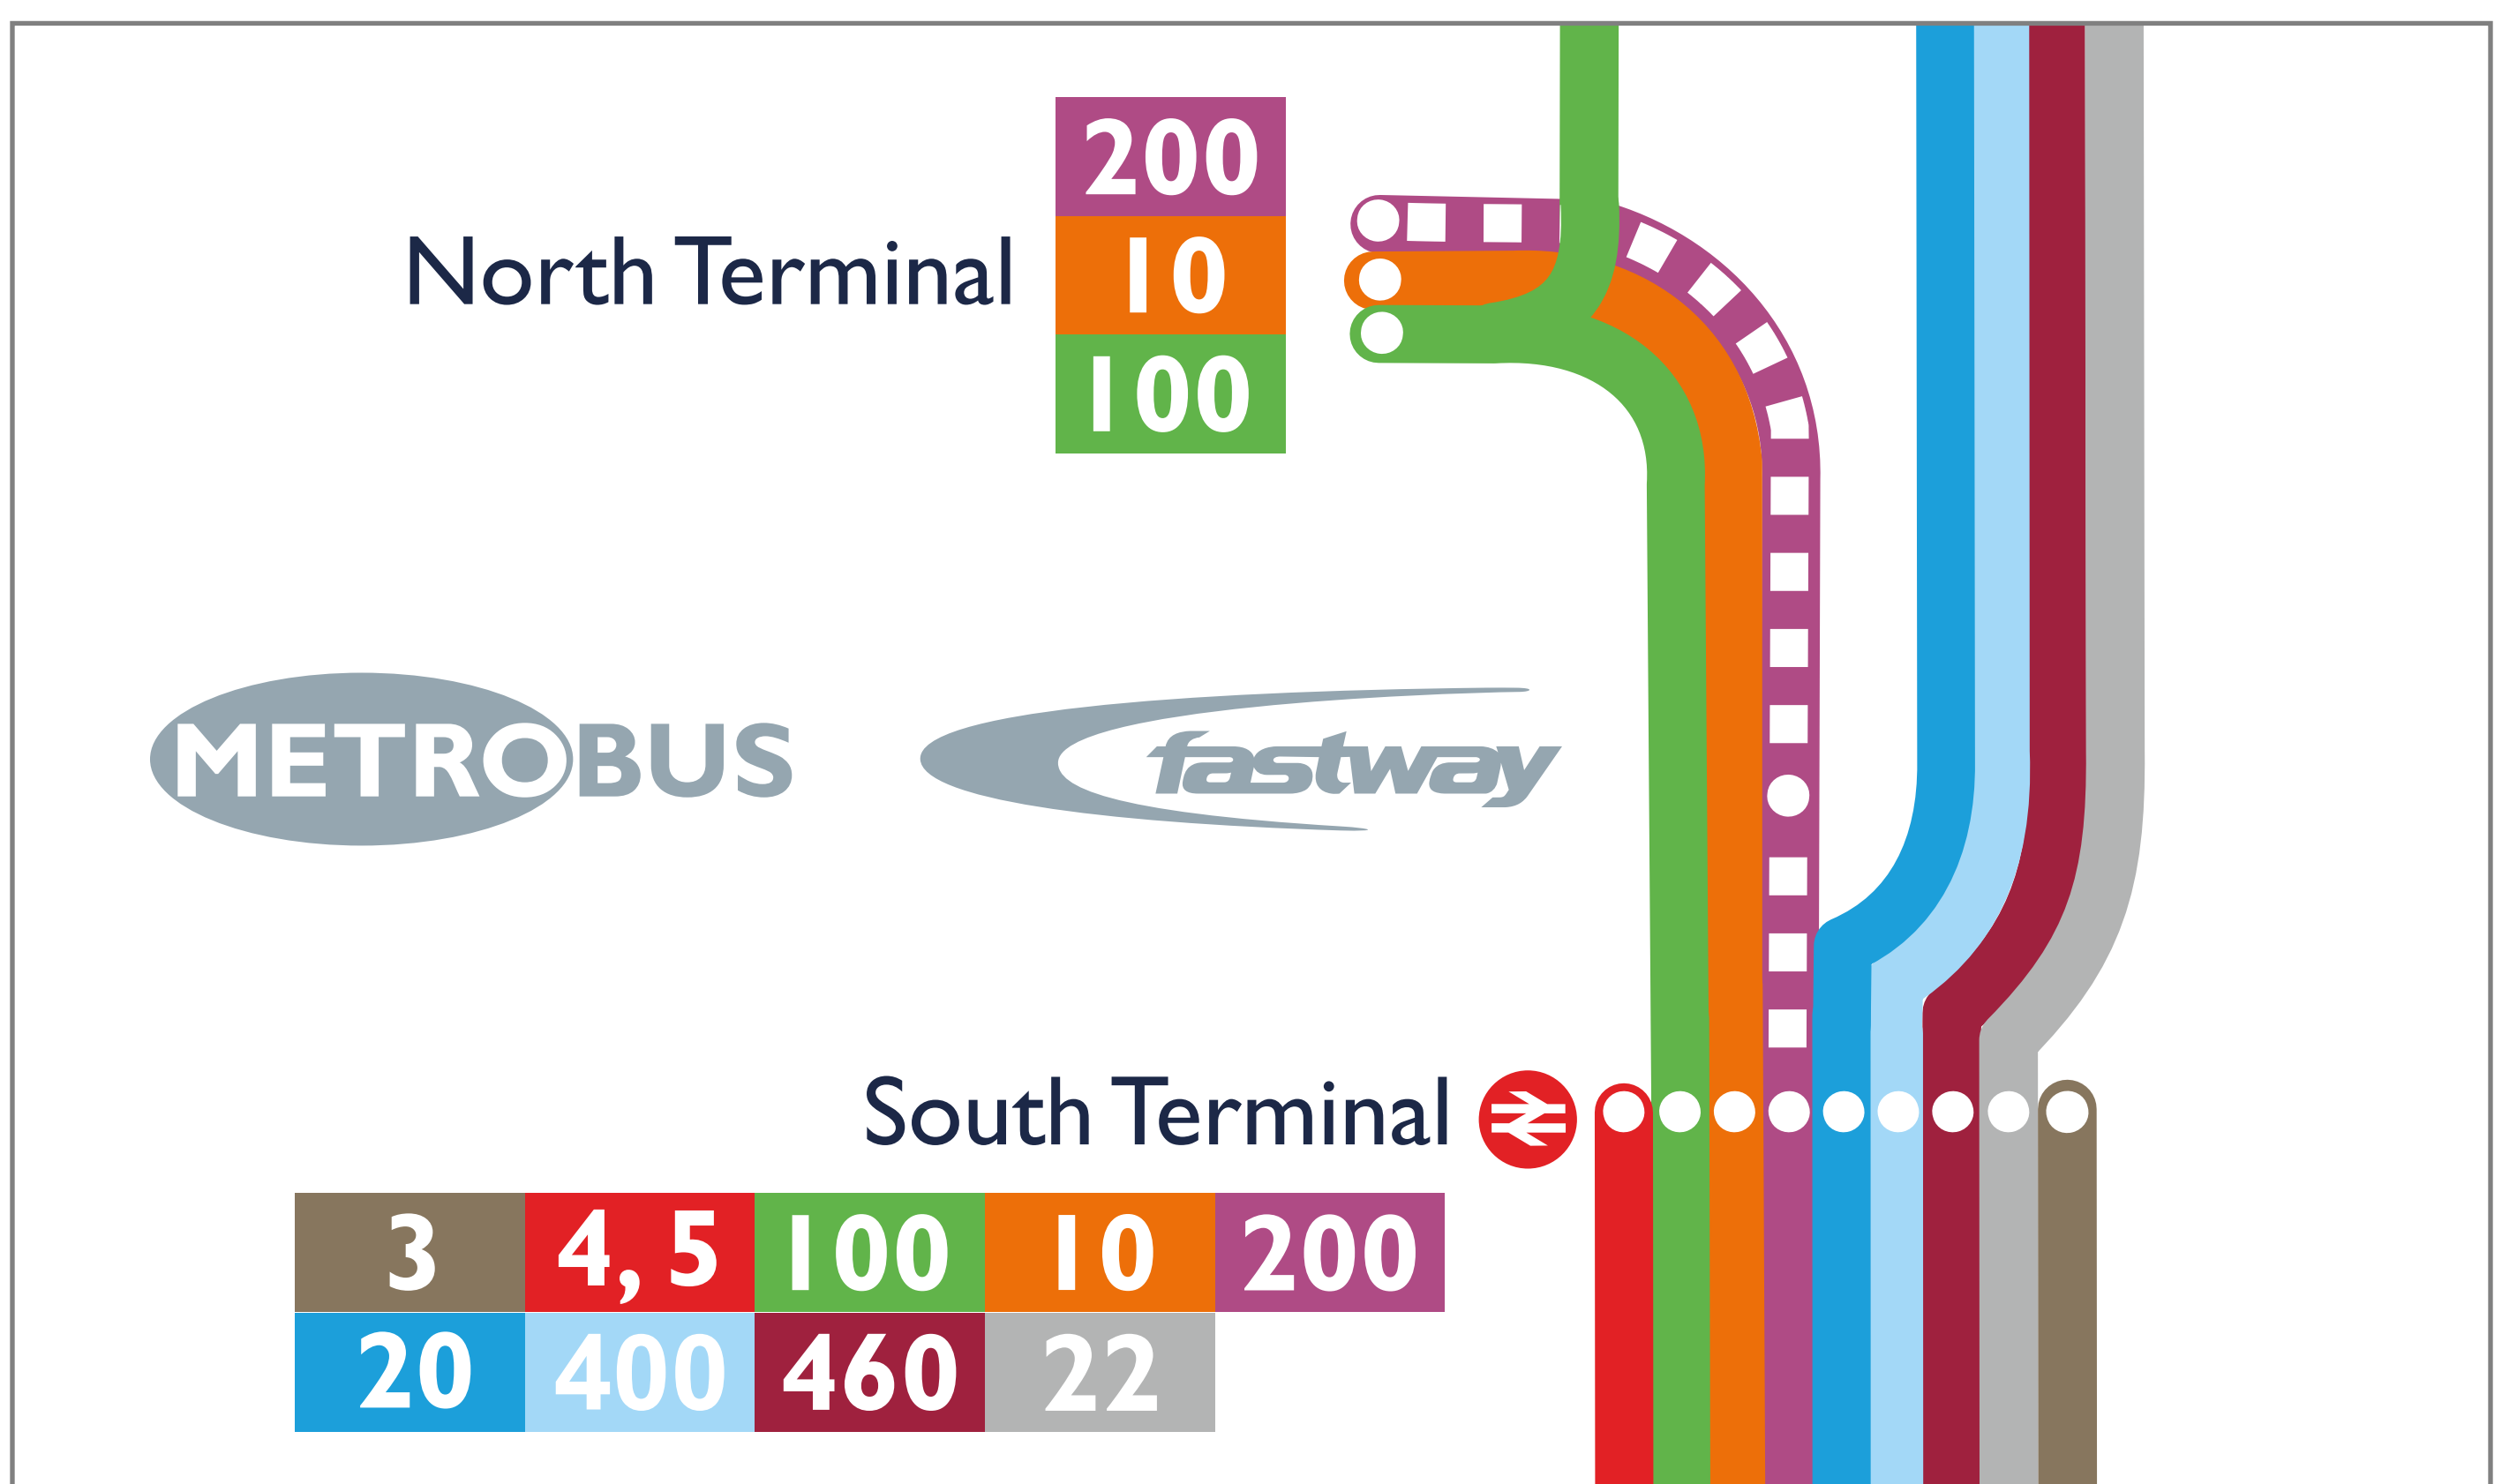

North Terminal

Bus & Coach Stops, Taxis and Drop-off Landside (Level 00)

Long stay car park buses

Type	Bus stop	Location
Pick-up	Bus stop 1	Northern end of Lower forecourt (closest to the International arrivals exit)
Drop-off	Bus stop 8	Furlong Way (follow the walkway past Jubilee House)

Bus routes serving Gatwick

North Terminal Arrivals Landside (Level 00)

North Terminal

Self-service check-in

Landside (Level 10)

Route to/from:
Hampton by Hilton Hotel

North Terminal

International Departure Lounge

Lower level (Level 20)

Route to:
Departure gates
Pier 5
 Gates 557-574

Route to:
Airline lounges

Route to:
Pier 4 & 6
Departure gates **Gates 45-55 & 101-113**

North Terminal

Check-in & Departures

Landside (Level 20)

North Terminal

International Departure Lounge

Upper level (Level 30)