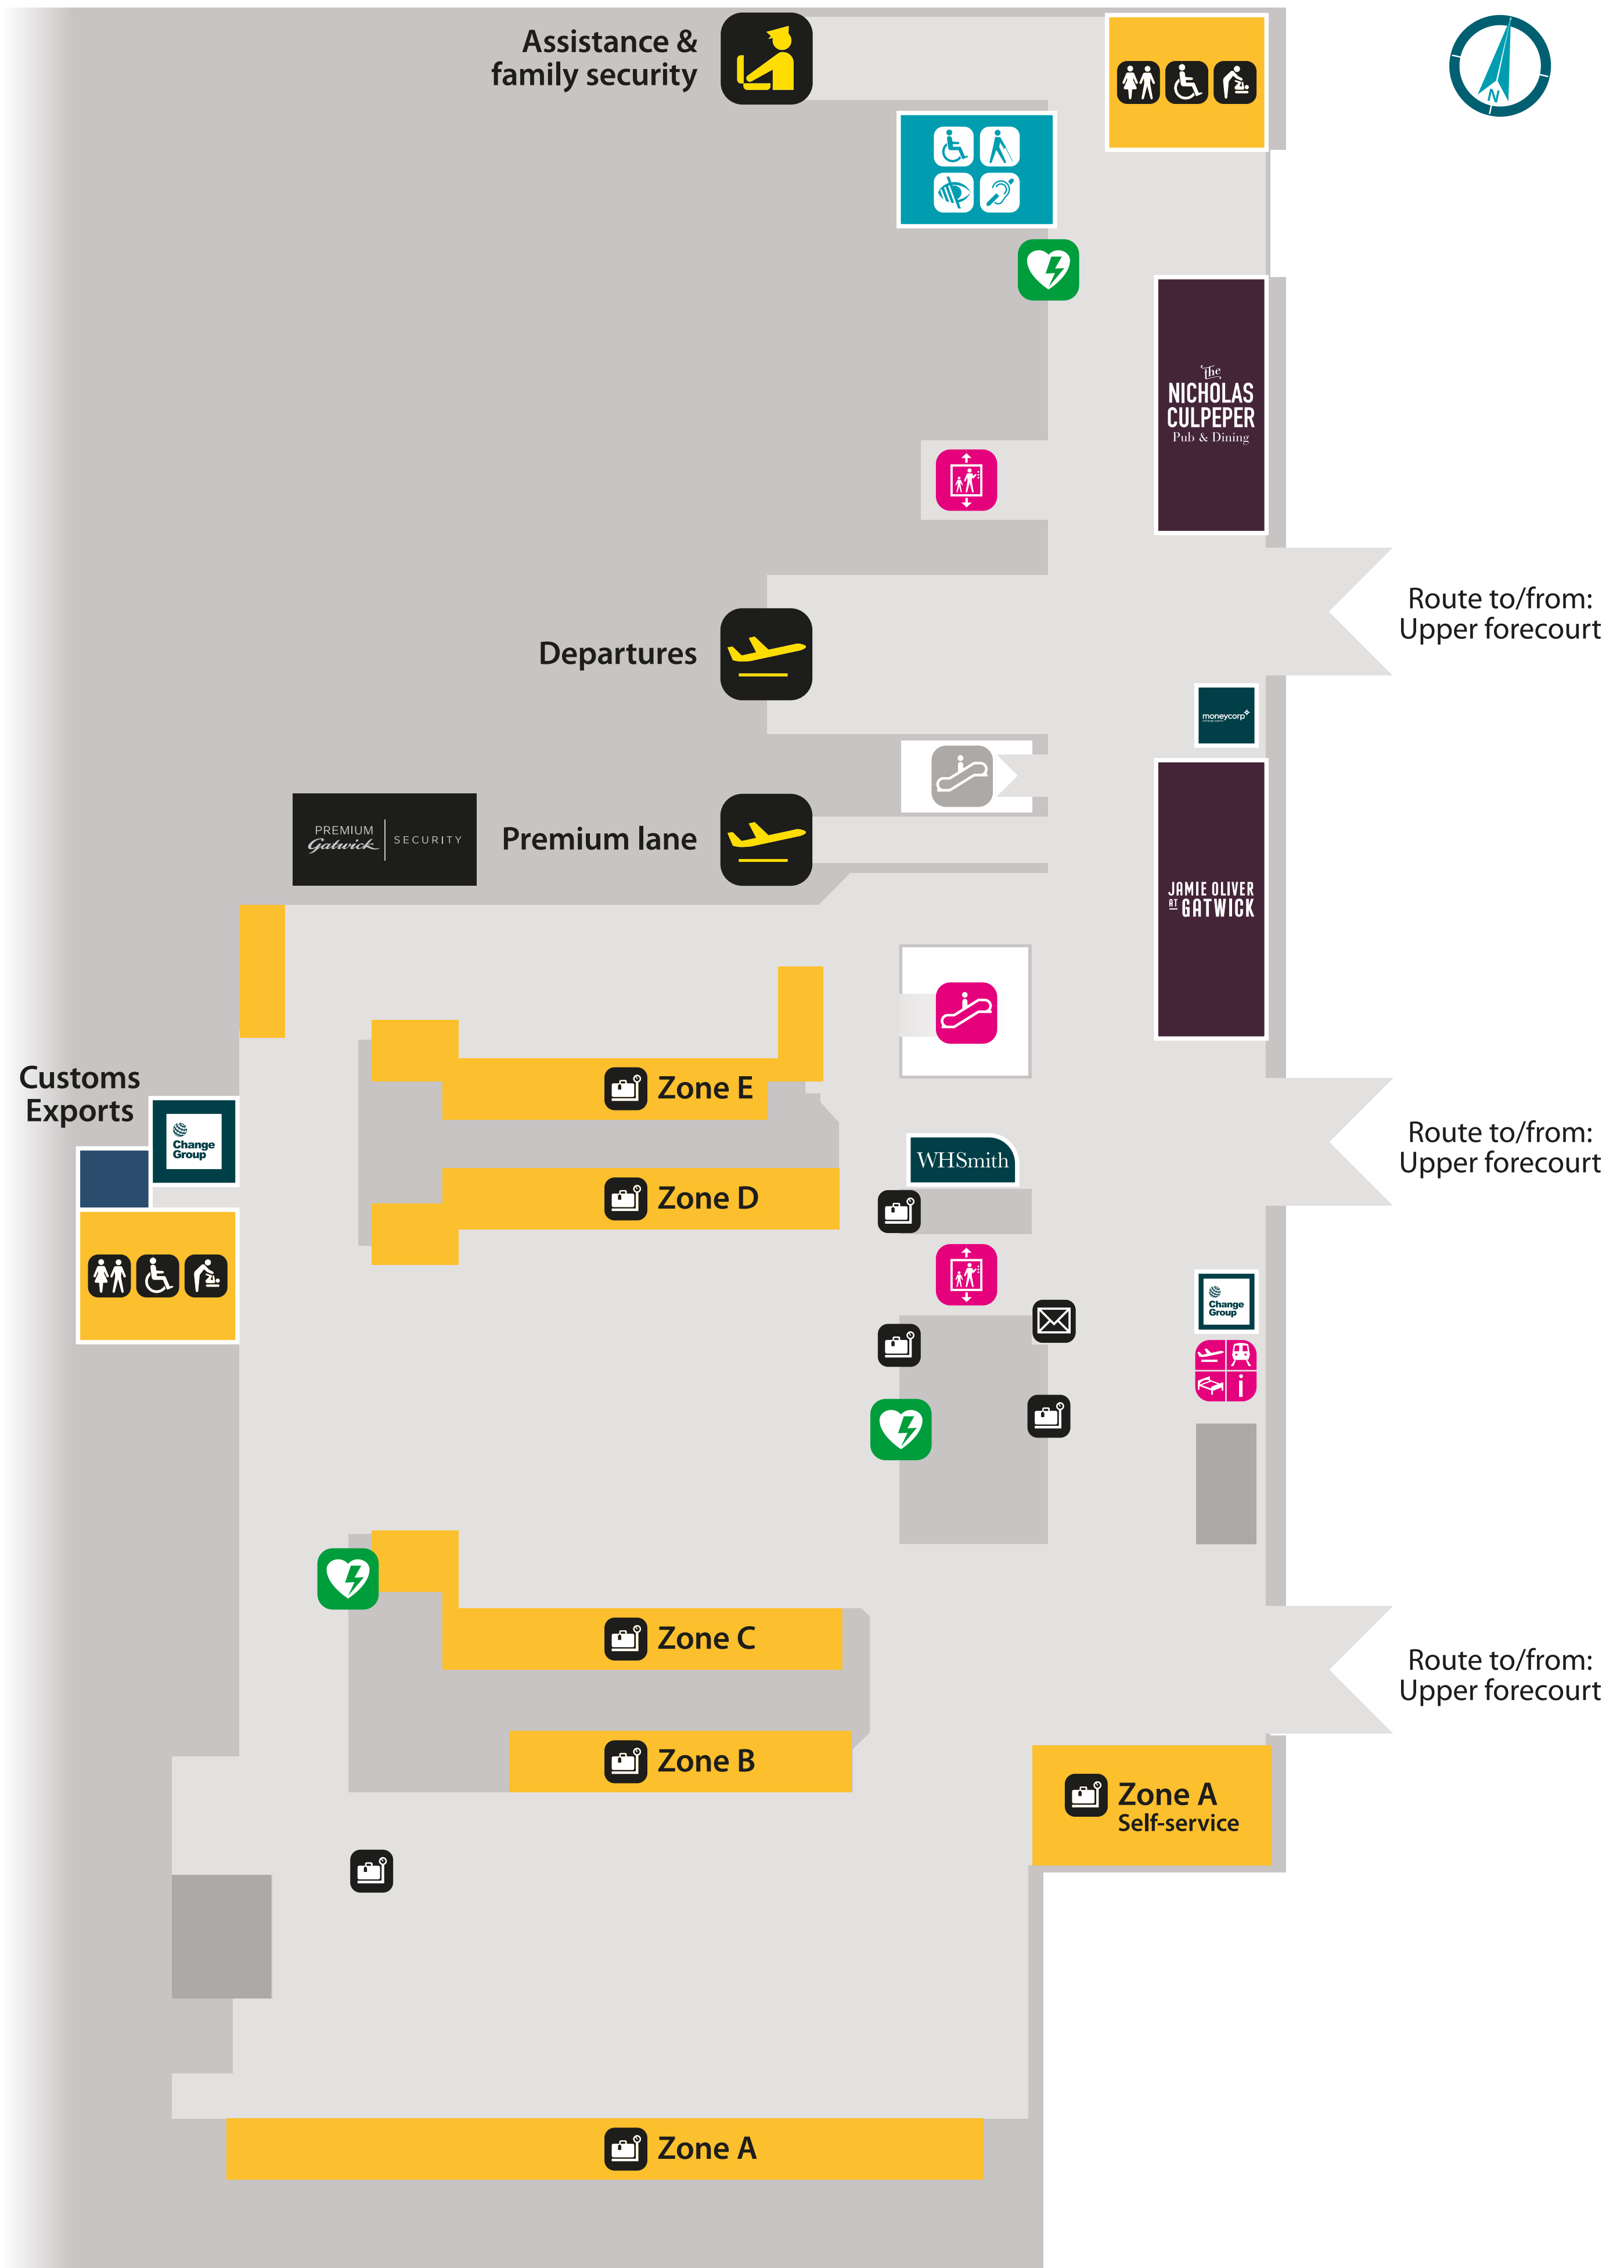

North Terminal

Bus & Coach Stops, Taxis and Drop-off Landside (Level 00)

Long stay car park buses

Type	Bus stop	Location
Pick-up	Bus stop 1	Northern end of Lower forecourt (closest to the International arrivals exit)
Drop-off	Bus stop 8	Furlong Way (follow the walkway past Jubilee House)

Bus routes serving Gatwick

North Terminal Arrivals Landside (Level 00)

North Terminal

Self-service check-in

Landside (Level 10)

Route to/from:
Hampton by Hilton Hotel

North Terminal

International Departure Lounge

Lower level (Level 20)

Route to:
Departure gates
Pier 5
 Gates 557-574

Route to:
Airline lounges

Route to:
Pier 4 & 6
Departure gates **Gates 45-55 & 101-113**

North Terminal

Check-in & Departures

Landside (Level 20)

North Terminal

International Departure Lounge

Upper level (Level 30)