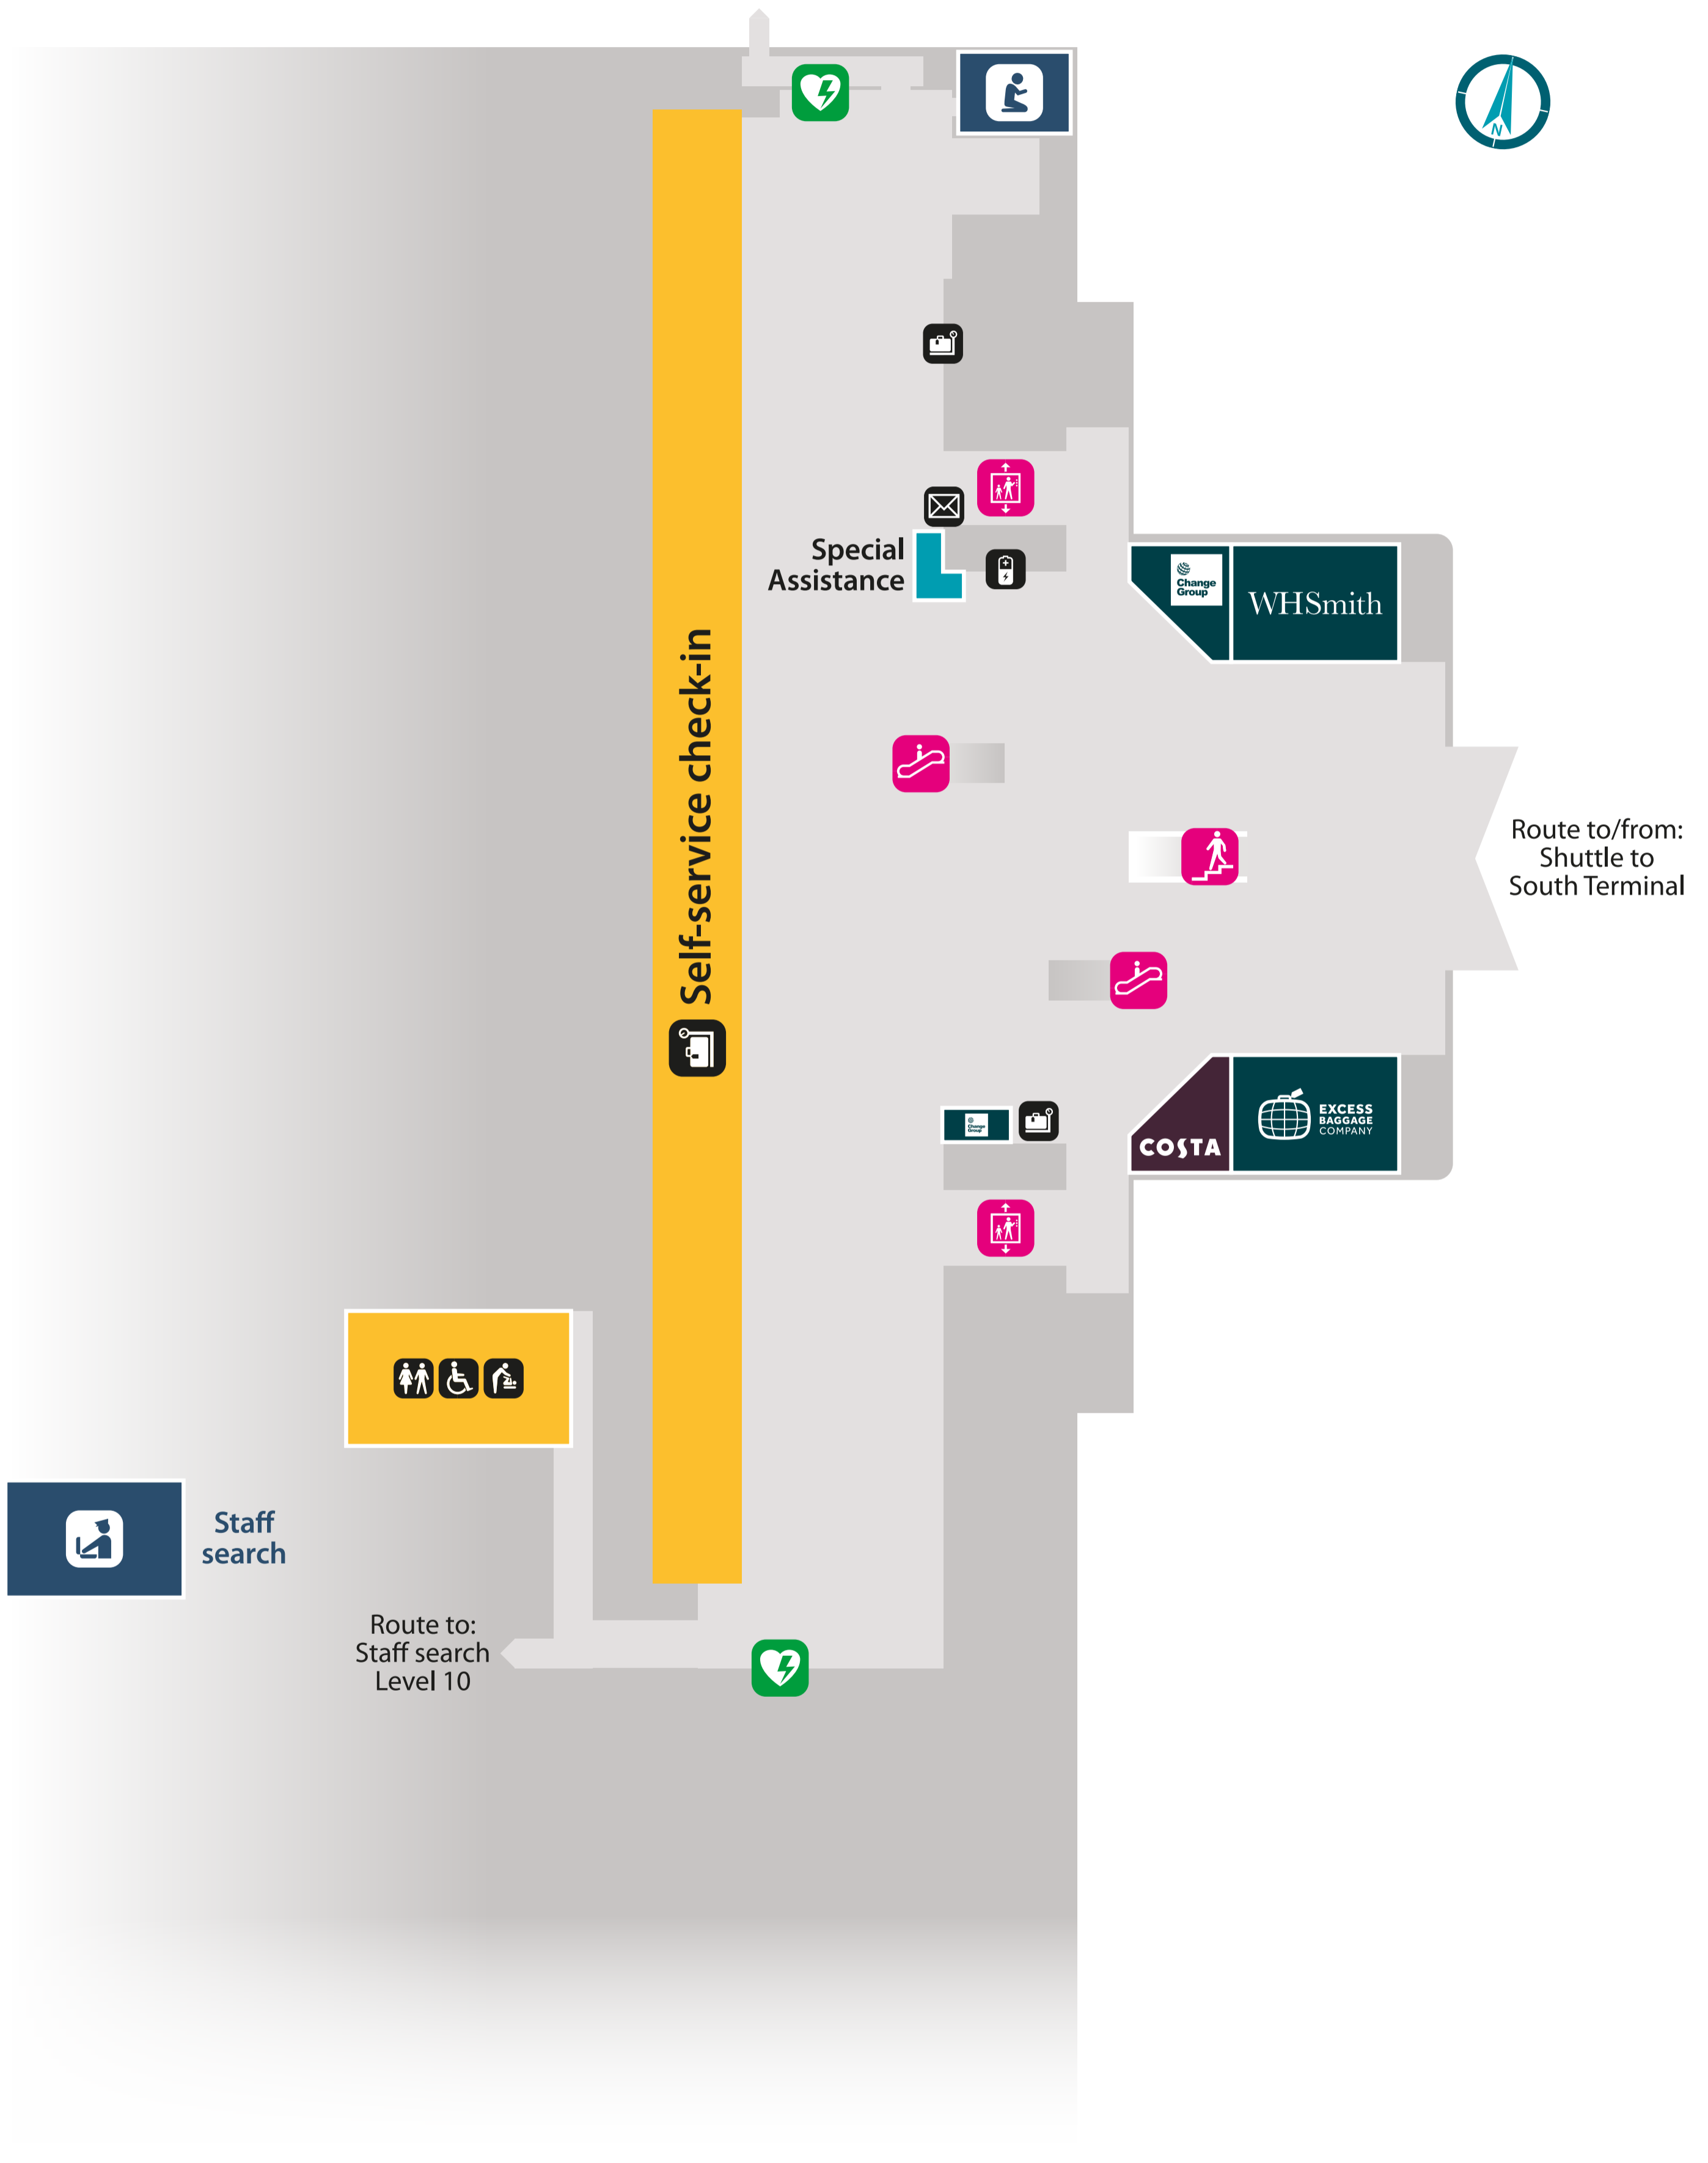

North Terminal

Bus & Coach Stops, Taxis and Drop-off Landside (Level 00)

Long stay car park buses

Type	Bus stop	Location
Pick-up	Bus stop 1	Northern end of Lower forecourt (closest to the International arrivals exit)
Drop-off	Bus stop 8	Furlong Way (follow the walkway past Jubilee House)

Bus routes serving Gatwick

North Terminal Arrivals Landside (Level 00)

North Terminal

Self-service check-in

Landside (Level 10)

Route to/from:
Hampton by Hilton Hotel

North Terminal

International Departure Lounge

Lower level (Level 20)

Route to:
Departure gates
Pier 5
 Gates 557-574

Route to:
Airline lounges

Route to:
Pier 4 & 6
Departure gates **Gates 45-55 & 101-113**

North Terminal

Check-in & Departures

Landside (Level 20)

North Terminal

International Departure Lounge

Upper level (Level 30)